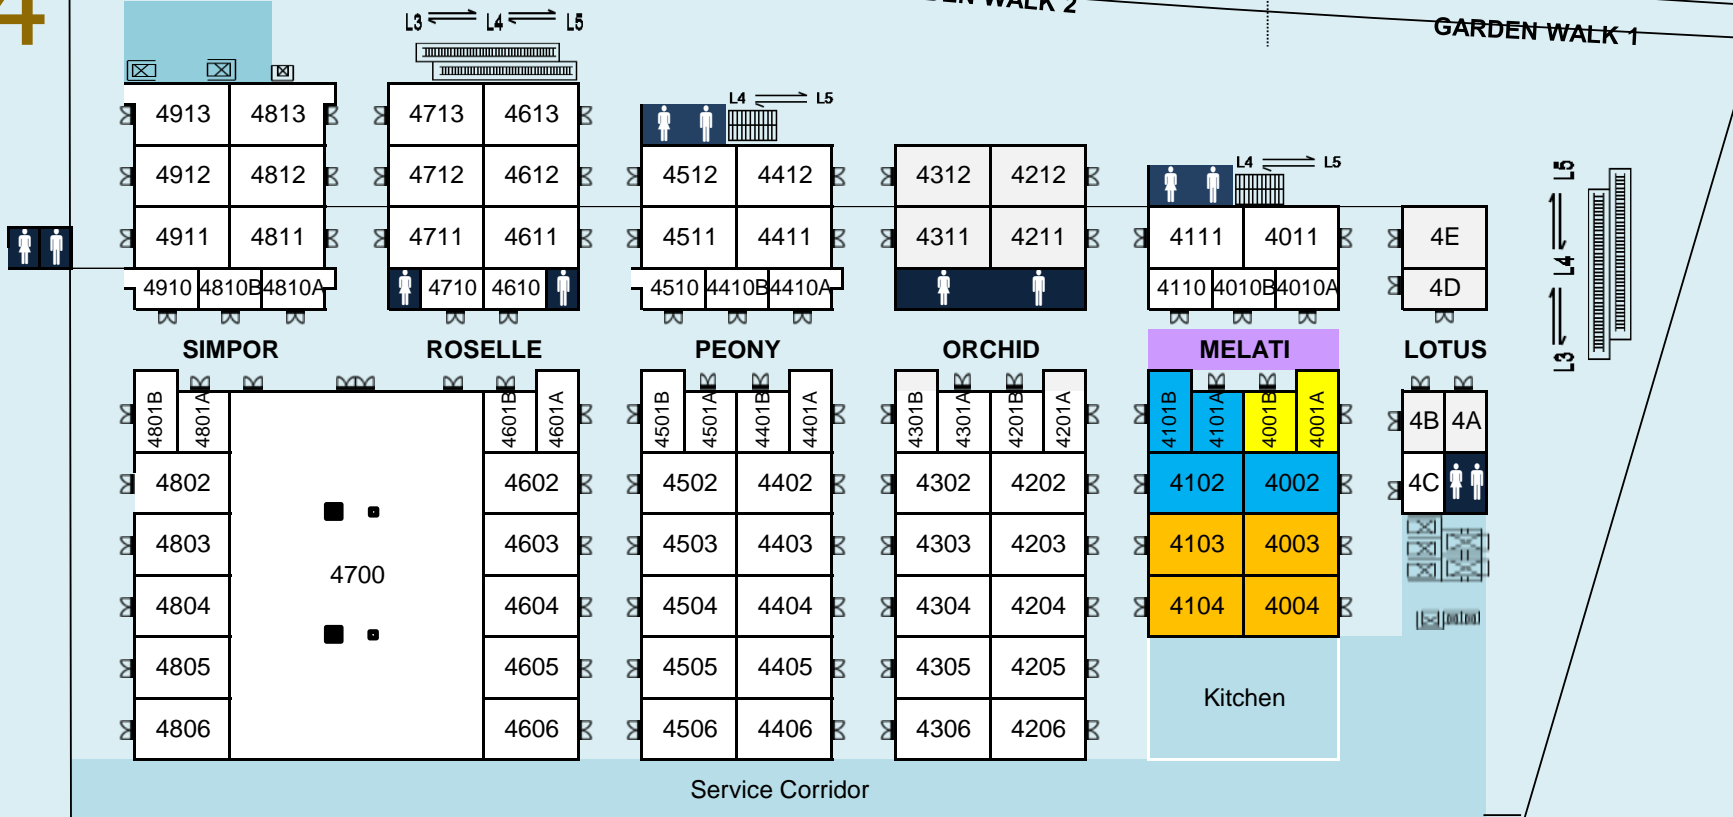

4101B	4101A	4001B	4001A
4102	4002		
4103	4003		
4104	4004		

4B	4A
4C	

ISGT-Asia 2022 - 3 November, Thursday

Legend:

- Secretariat Office
- Breakout Room
- Lunch and Dinner
- Plenary
- Coffee Breaks

Ballrooms on  
Level  
4

GARDEN WALK 3

GARDEN WALK 2

GARDEN WALK 1

ISGT-Asia 2022 - 4 November, Friday

- Legend:
- Secretariat Office
  - Breakout Room
  - Meeting Room
  - Coffee Break Area

Ballrooms on  
Level  
**4**

GARDEN WALK 3

GARDEN WALK 2

GARDEN WALK 1

Service Corridor

Kitchen