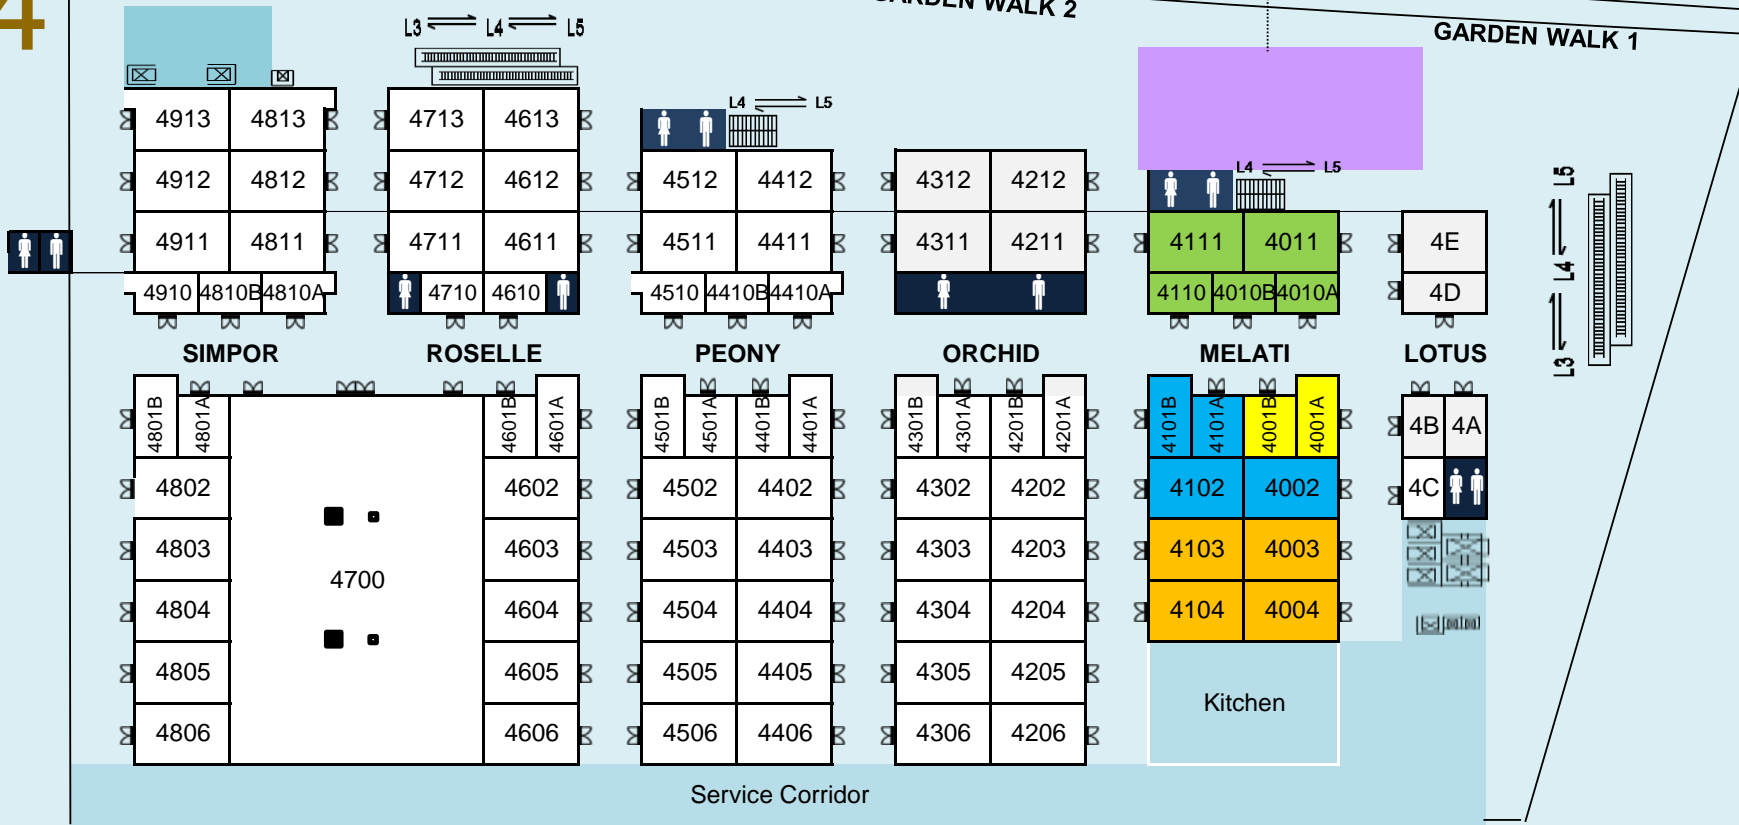

4101B	4101A	4001B	4001A
4102	4002		
4103	4003		
4104	4004		

4B	4A
4C	

ISGT-Asia 2022 - 3 November, Thursday

Legend:

- Secretariat Office
- Breakout Room
- Lunch and Dinner
- Plenary
- Coffee Breaks

Ballrooms on  
Level  
4

GARDEN WALK 3

GARDEN WALK 2

GARDEN WALK 1

ISGT-Asia 2022 - 4 November, Friday

- Legend:
- Secretariat Office
  - Breakout Room
  - Meeting Room
  - Coffee Break Area

Ballrooms on  
Level  
**4**

GARDEN WALK 3

GARDEN WALK 2

GARDEN WALK 1

Service Corridor

Kitchen