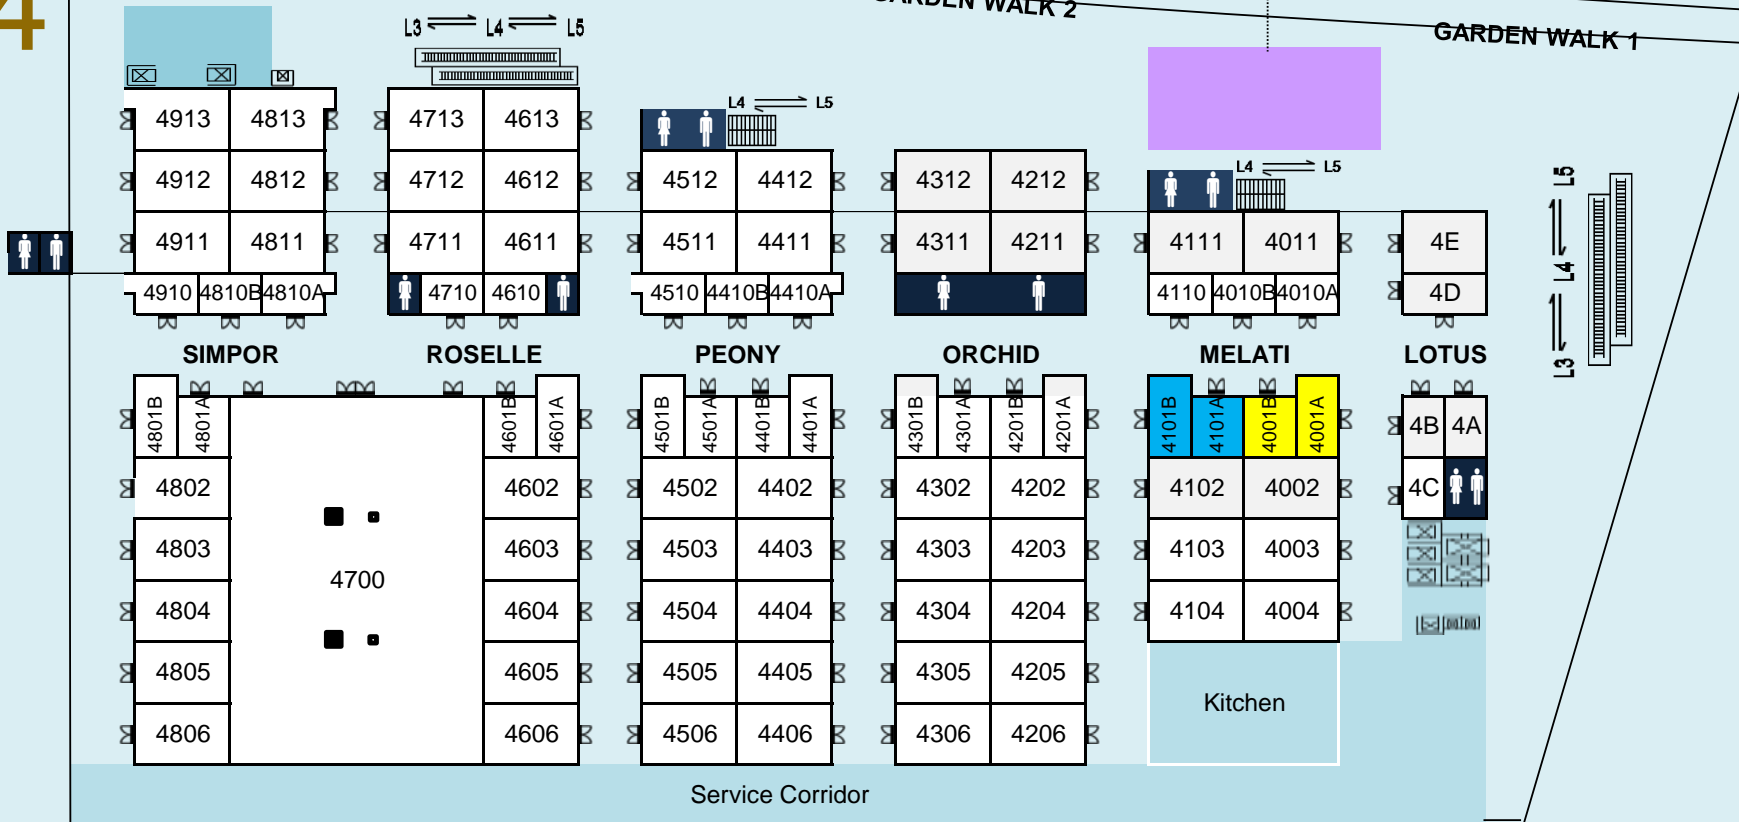

Ballrooms on  
Level  
4

GARDEN WALK 3

GARDEN WALK 2

GARDEN WALK 1

ISGT-Asia 2022 - 2 November, Wednesday

- Legend:
- Secretariat Office
  - Breakout Room
  - Lunch Room
  - Plenary
  - Coffee Breaks

Ballrooms on  
Level  
**4**

GARDEN WALK 3

GARDEN WALK 2

GARDEN WALK 1

Service Corridor

Kitchen

SIMPOR

ROSELLE

PEONY

4101B	4101A	4001B	4001A
4102	4002		
4103	4003		
4104	4004		

4B	4A
4C	

ISGT-Asia 2022 - 3 November, Thursday

Legend:

- Secretariat Office
- Breakout Room
- Lunch and Dinner
- Plenary
- Coffee Breaks

Ballrooms on  
Level  
4

GARDEN WALK 3

GARDEN WALK 2

GARDEN WALK 1

ISGT-Asia 2022 - 4 November, Friday

- Legend:
- Secretariat Office
  - Breakout Room
  - Meeting Room
  - Coffee Break Area

Ballrooms on  
Level  
**4**

GARDEN WALK 3