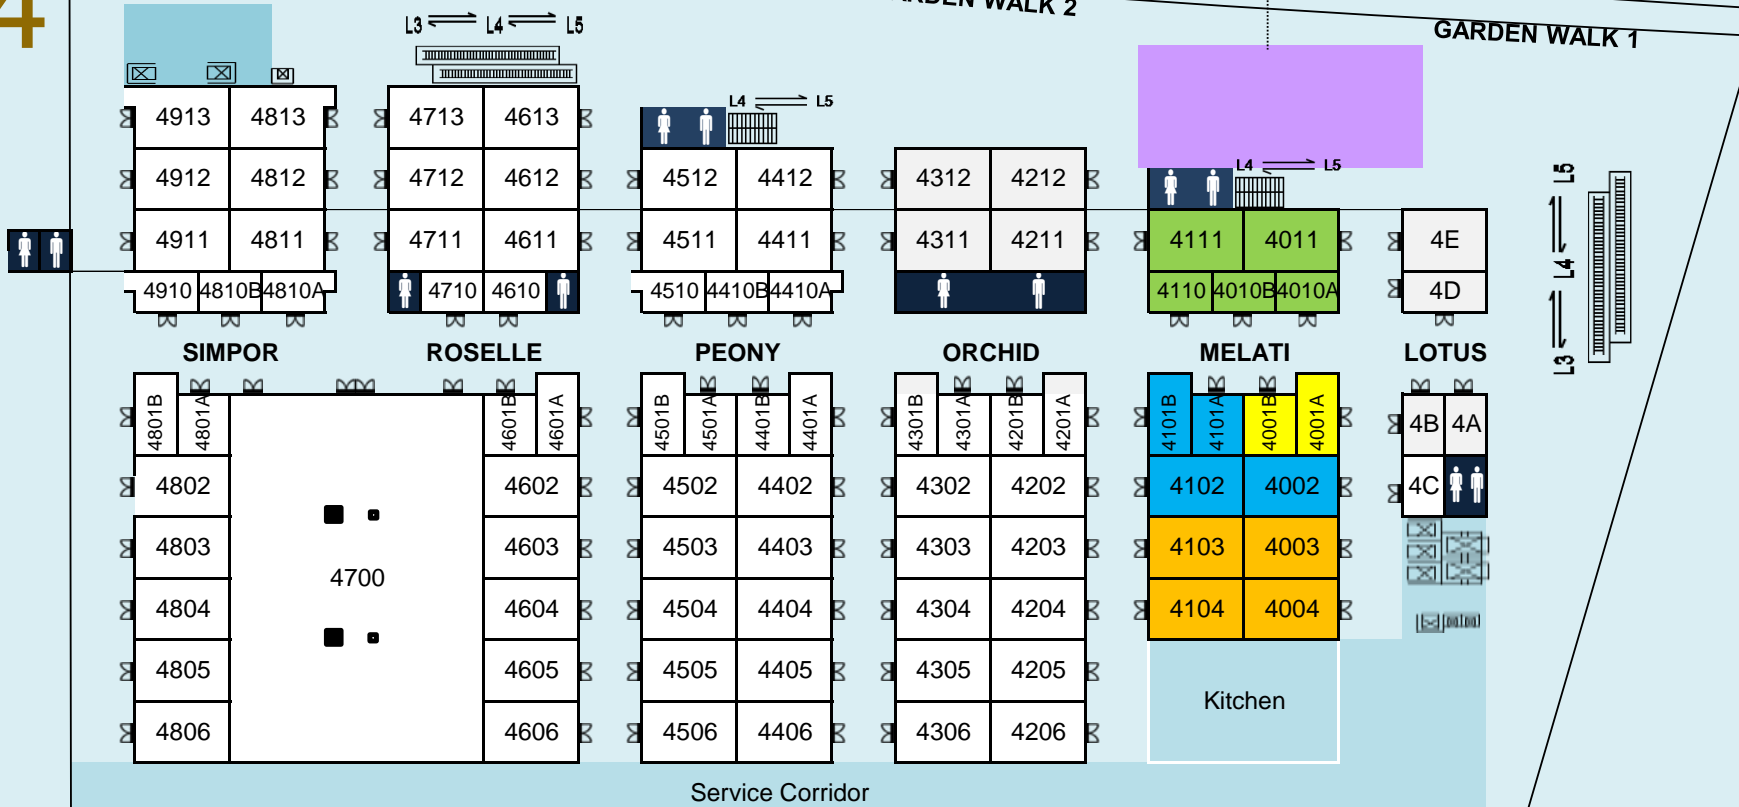

Ballrooms on  
Level  
4

GARDEN WALK 3

GARDEN WALK 2

GARDEN WALK 1

ISGT-Asia 2022 - 2 November, Wednesday

- Legend:
- Secretariat Office
  - Breakout Room
  - Lunch Room
  - Plenary
  - Coffee Breaks

Ballrooms on  
Level  
**4**

GARDEN WALK 3

GARDEN WALK 2

GARDEN WALK 1

Service Corridor

Kitchen

SIMPOR

ROSELLE

PEONY

4101B	4101A	4001B	4001A
4102	4002		
4103	4003		
4104	4004		

4B	4A
4C	

ISGT-Asia 2022 - 3 November, Thursday

Legend:

- Secretariat Office
- Breakout Room
- Lunch and Dinner
- Plenary
- Coffee Breaks

Ballrooms on  
Level  
4

GARDEN WALK 3

GARDEN WALK 2

GARDEN WALK 1

ISGT-Asia 2022 - 4 November, Friday

- Legend:
- Secretariat Office
  - Breakout Room
  - Meeting Room
  - Coffee Break Area

Ballrooms on  
Level  
**4**

GARDEN WALK 3